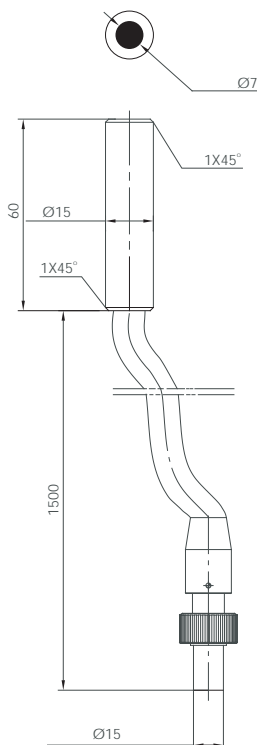

SPECIFICATIONS

Model	Incident light guide
Length	1,500mm
N.A.	0.5
Fiber Type	Glass
Fiber Bundle Size	Ø7mm
Proximal Diameter	Ø15mm
Distal Diameter	Ø15mm
Distal Type	Standard straight
Distal Length	60mm
Operating Temperature	-40 °C - 110 °C
Bend Radius	Ø18mm
Sheathing	Black flexible PVC

SCHEMATIC DIAGRAMS

Unit: mm